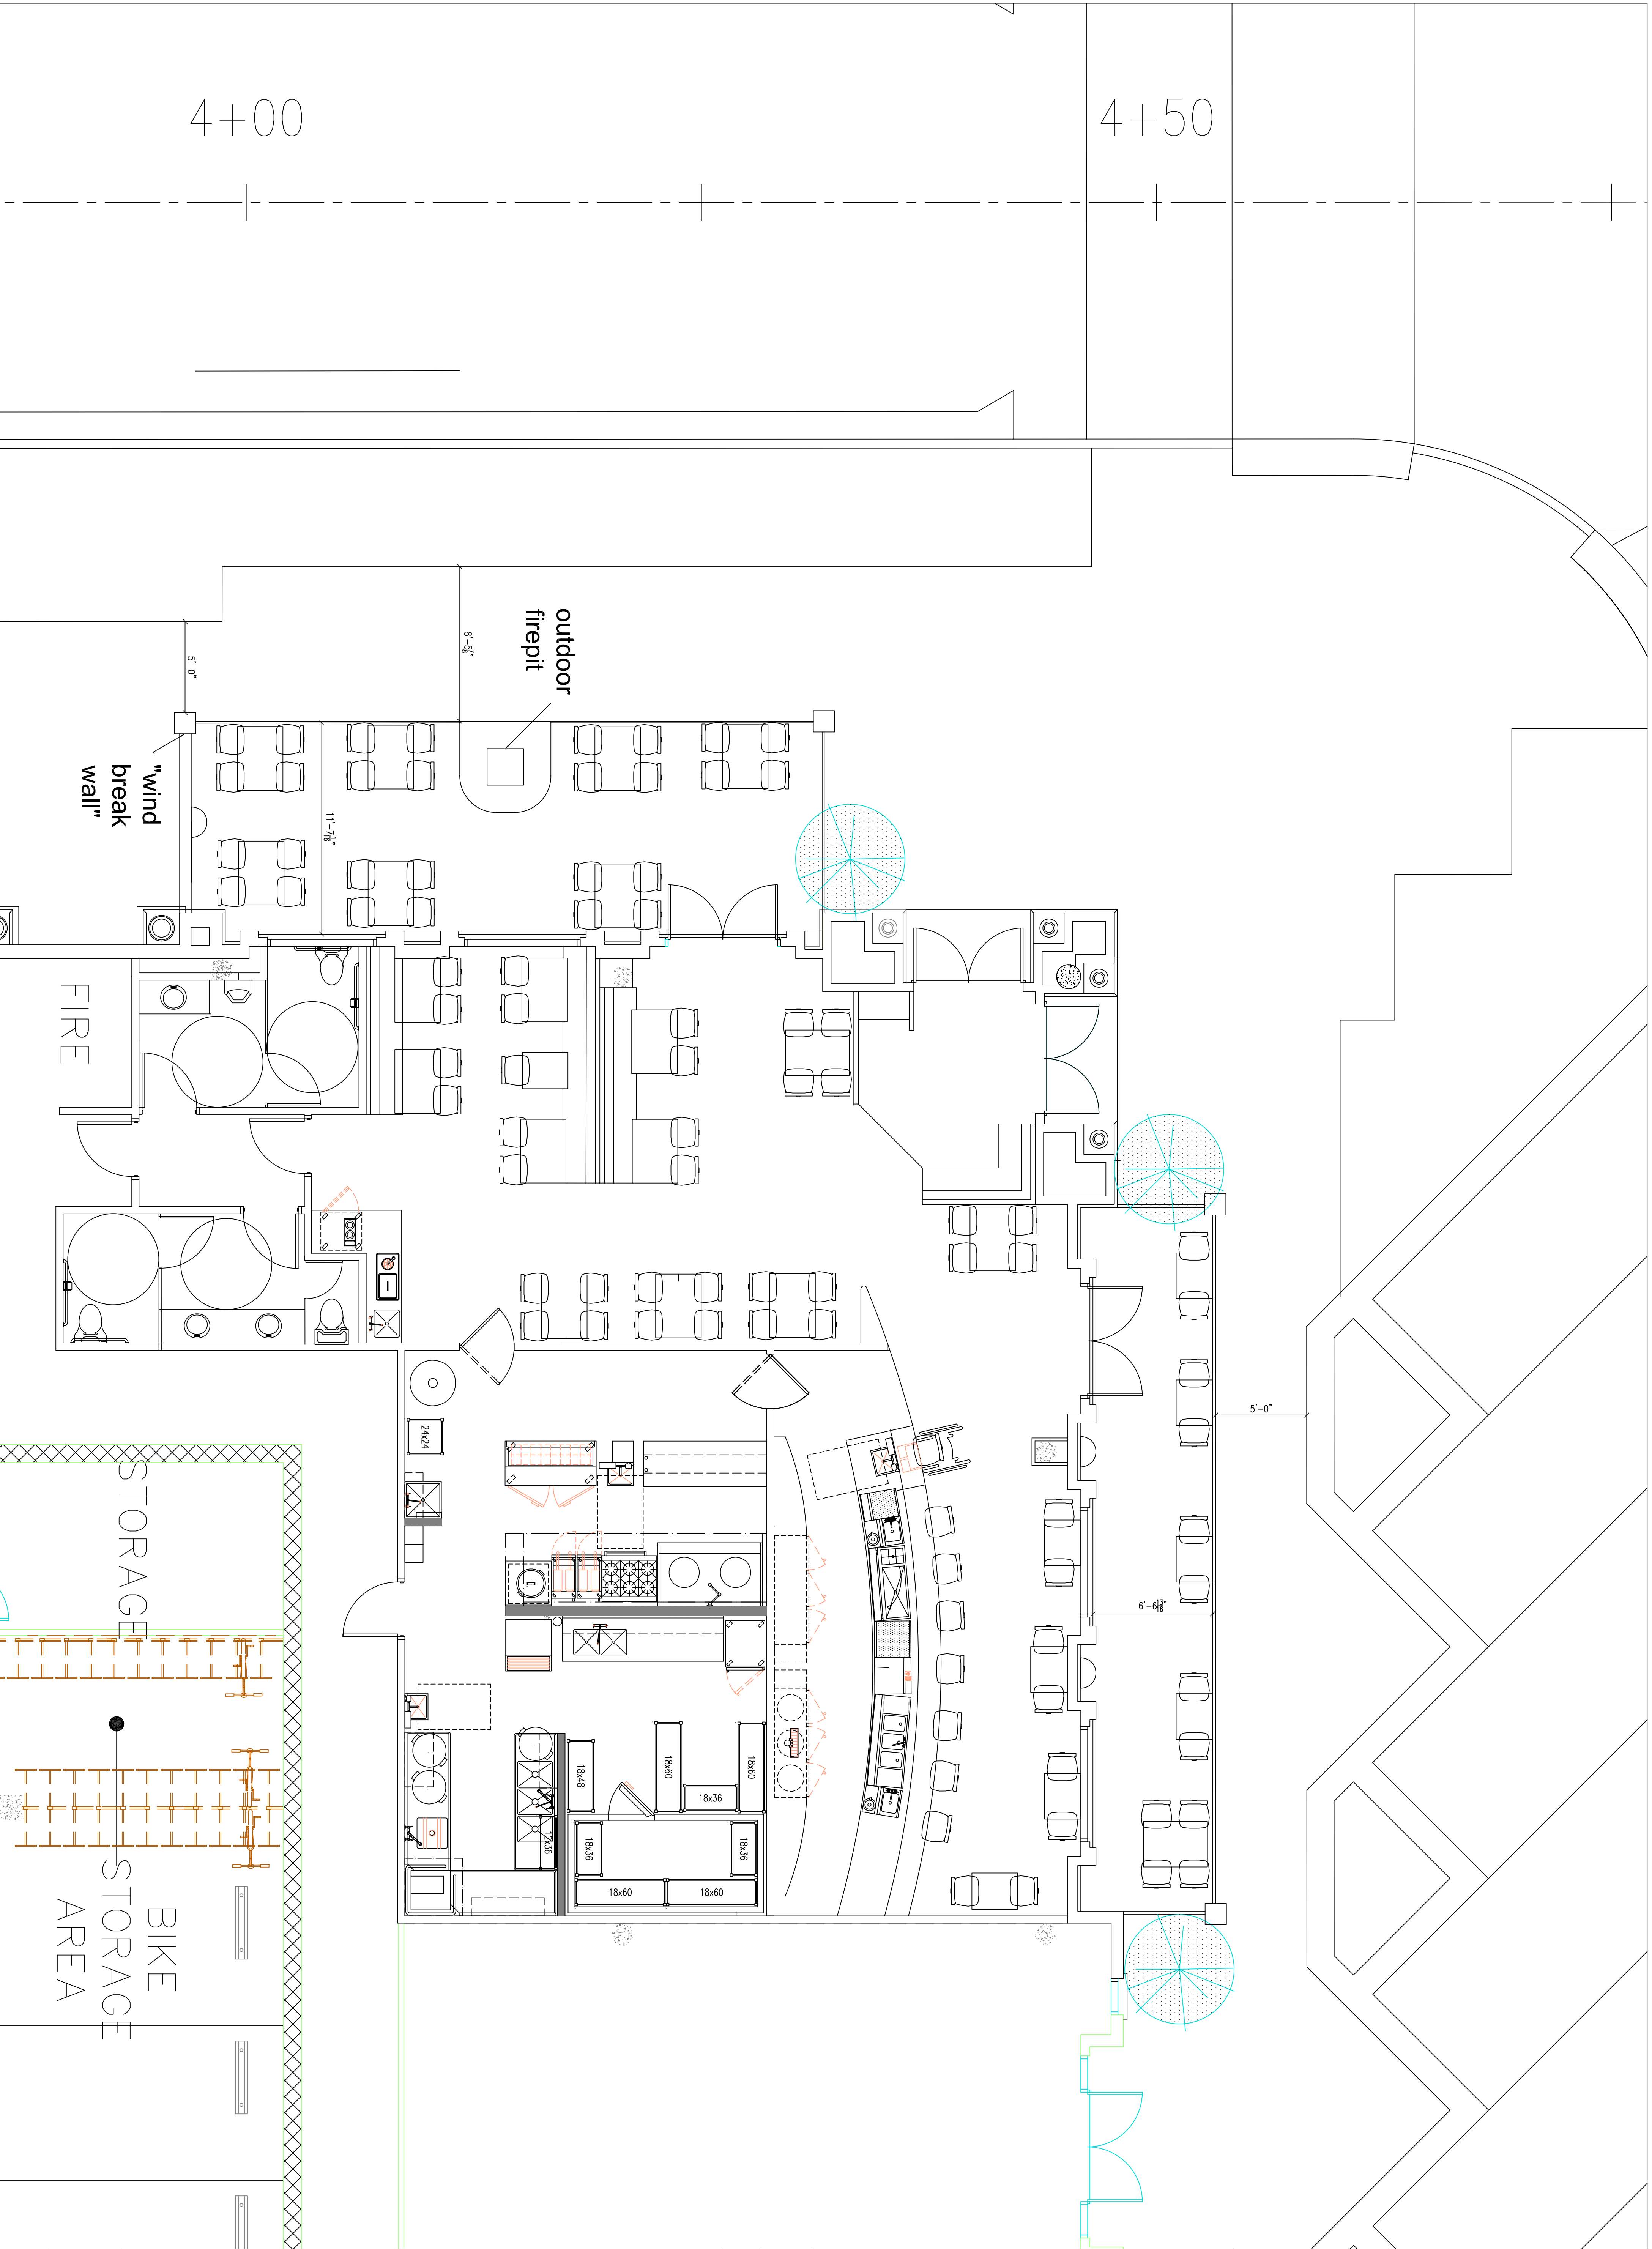

Project Description
ASIAN RESTAURANT
VIDRIO
RAILROAD AVE.
& EAST 6TH STREET
PITTSBURG, CALIFORNIA

Owner / Applicant

SUBMITTALS / REVISIONS

MARK	DESCRIPTION	DATE
	May 20, 2010 Alternative 'a'	

KEY PLAN: NTS

SHEET DESCRIPTION

SCALE: AS NOTED

DRAWN: KJP-AB
APPROVED: JRB
DATE: 2/20/10
PROJECT NO.:
SHEET NO. **draft**

NORTH